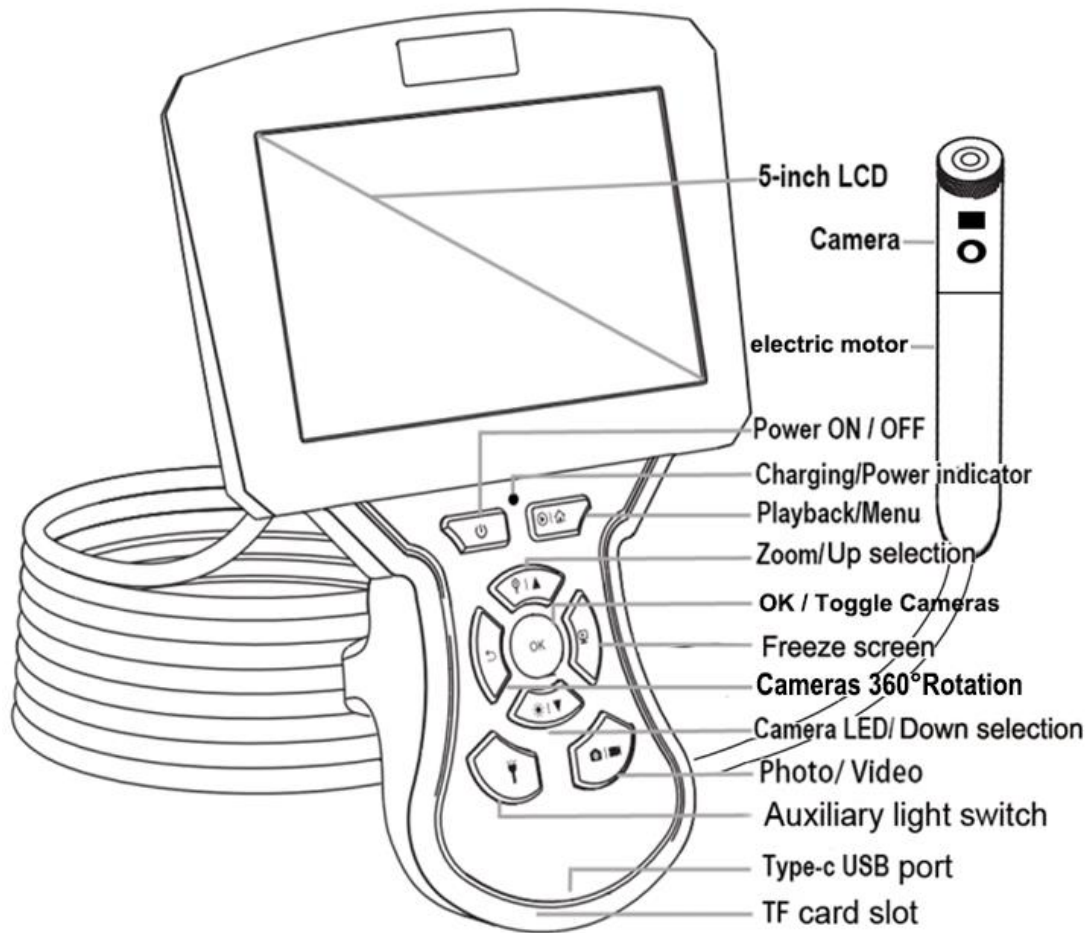

BR400A

360° Rotating Camera High-Definition Borescope

SAFETY INSTRUCTIONS

- This product is designed for industrial inspection cameras.
- Please do not violently hit the camera probe, and do not imprudently pull the cable.
- Please do not use it under high temperature, high magnetic or under strong light.
- Please use 5V household charger that meets the safety regulations to charge this device.
- Do not expose this product to extremely low or high temperatures
- If you do not use the device for a long time, please ensure that it is charged at least once every 3 months to prevent irreparable damage caused by excessive battery discharge.
- Do not wipe the unit with corrosive chemical wash.

NOTICE:

WARNING! This product is an industrial inspection camera and is not intended for medical use or human examination.

PRODUCT FEATURES

- The BR400A is a high-performance industrial inspection camera with a 5-inch high-definition color LCD.
- It is ergonomically designed so that the main functional buttons can be controlled with one hand.
- The built-in 3000mah rechargeable lithium battery allows 3-4 hours of continuous operation.
- The snapshot and recording functions are supported, photos and videos can be saved on TF memory card (Micro-SD card).
- Zoom : X3. Auxiliary light source, adjustable LED lights, easy to use in dark environments.
- The waterproof is IP 67 only for camera.
- The camera is HD pixels with clear picture quality. There are 5.5mm or 8mm diameter lenses to choose from, that is suitable for different working environments.
- The focal length is 3cm-10cm.

STRUCTURE AND BUTTON FUNCTIONS

ACCESSORIES INSTALLATION

The installation of accessories is shown in the following figures

Dual Lens

BUTTON OPERATION

Power Button :

Press it for 3 seconds to turn ON / OFF the screen.